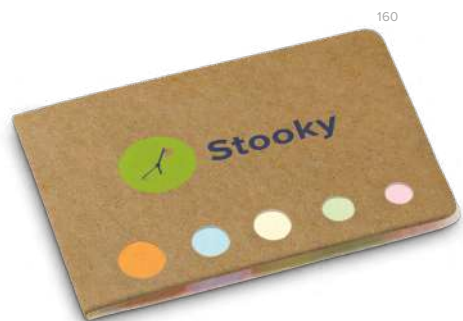

160

106

103

Stooky — 93421

Sticky notes set with 5 sets (20 sheets each set) and hard cover.

80 x 60 x 3 mm

SCR - 60 x 30 mm

Un.	1	100	500	1000	10000
€	0,20	0,20	0,19	0,19	0,18