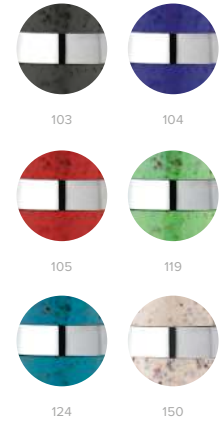

Bamboo ball pen with clip and metal details. Blue ink.

∅11 x 141 mm

PDP - 50 x 6 mm

Un.	1	50	100	500	5000
€	1,20	1,17	1,15	1,12	1,08

Devin — 81203

Wheat straw fibre and ABS ball pen with twist mechanism and metal clip. Black ink.

∅8 x 126 mm

PDP - 35 x 5 mm

Un.	1	100	250	1000	10000
€	0,27	0,26	0,26	0,25	0,24

Terry — 81204

Wheat straw fibre and ABS ball pen with clip. Environmentally friendly ball pen. Blue ink.

∅12 x 140 mm

PDP - 40 x 7 mm

Un.	1	100	250	1000	10000
€	0,27	0,26	0,26	0,25	0,24

Camila — 81168

Wheat straw fibre and ABS ball pen with clip, available in multiple colours. Environmentally friendly ball pen. Blue ink.

∅10 x 141 mm

PDP - 60 x 6 mm